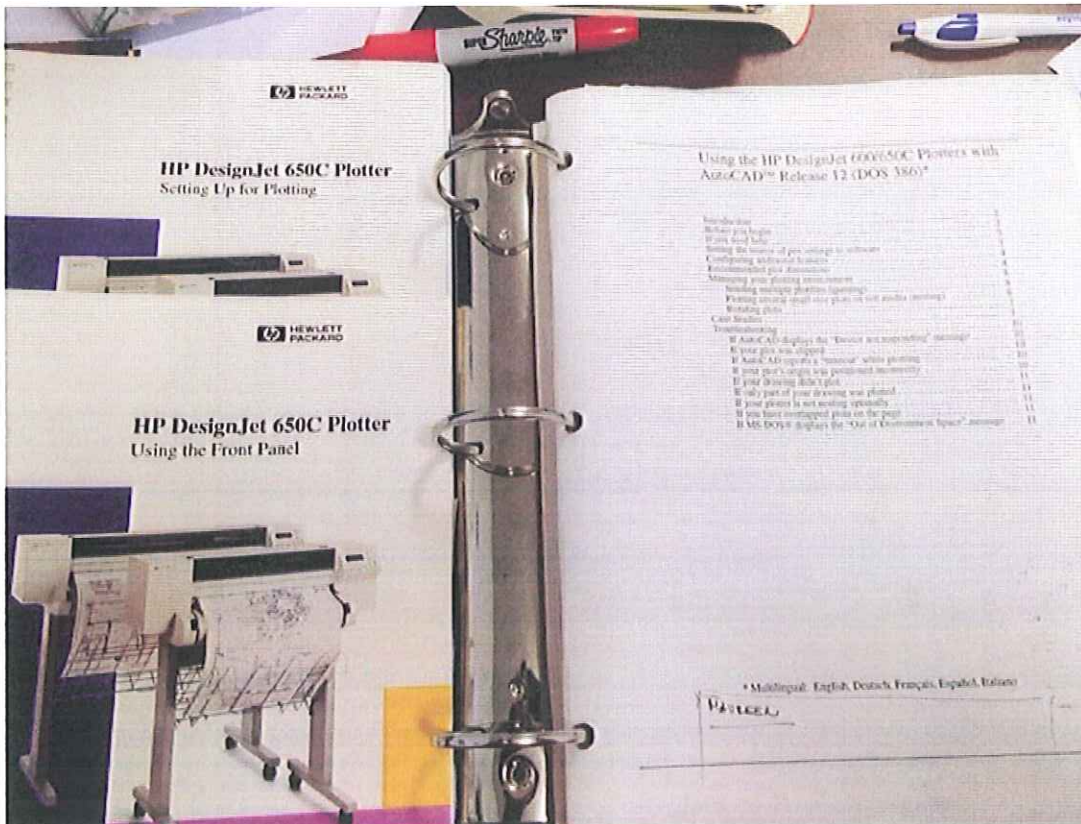

Wide Format Scanner, Copier and Plotter

Vidar TruScan Select 36" large format monochrome scanner.

Model: P-25

Features

DPI:

-400 DPI True Optical

-2400 DPI Max

Scan Speed:

-2 inches per second

Connection type: SCSI

Software: Vidar TruInfo

Scanning Software and

Windows drivers

Included:

Dell PC with software already loaded XP Pro OS

Xerox Large Format Copier 36"

Used Xerox Copier

Maintained by Xerox on an annual basis, approx age 15+ years. Still works flawlessly, replaced by a 3 in 1 machine.

Used HP DesignJet 650 C

Prints in black and color, extra toner cartridges included. Very light use, fully functional map plotter. 3 manuals included.

These 3 items are being offered as a bundle for \$3,000.

You will get a Vidar TruScan Select 36" large format scanner complete with working Dell PC fully loaded with the correct software, a Xerox 36" large format copier in perfect working order and a HP DesignJet 650C with user manuals, software and extra color cartridges.